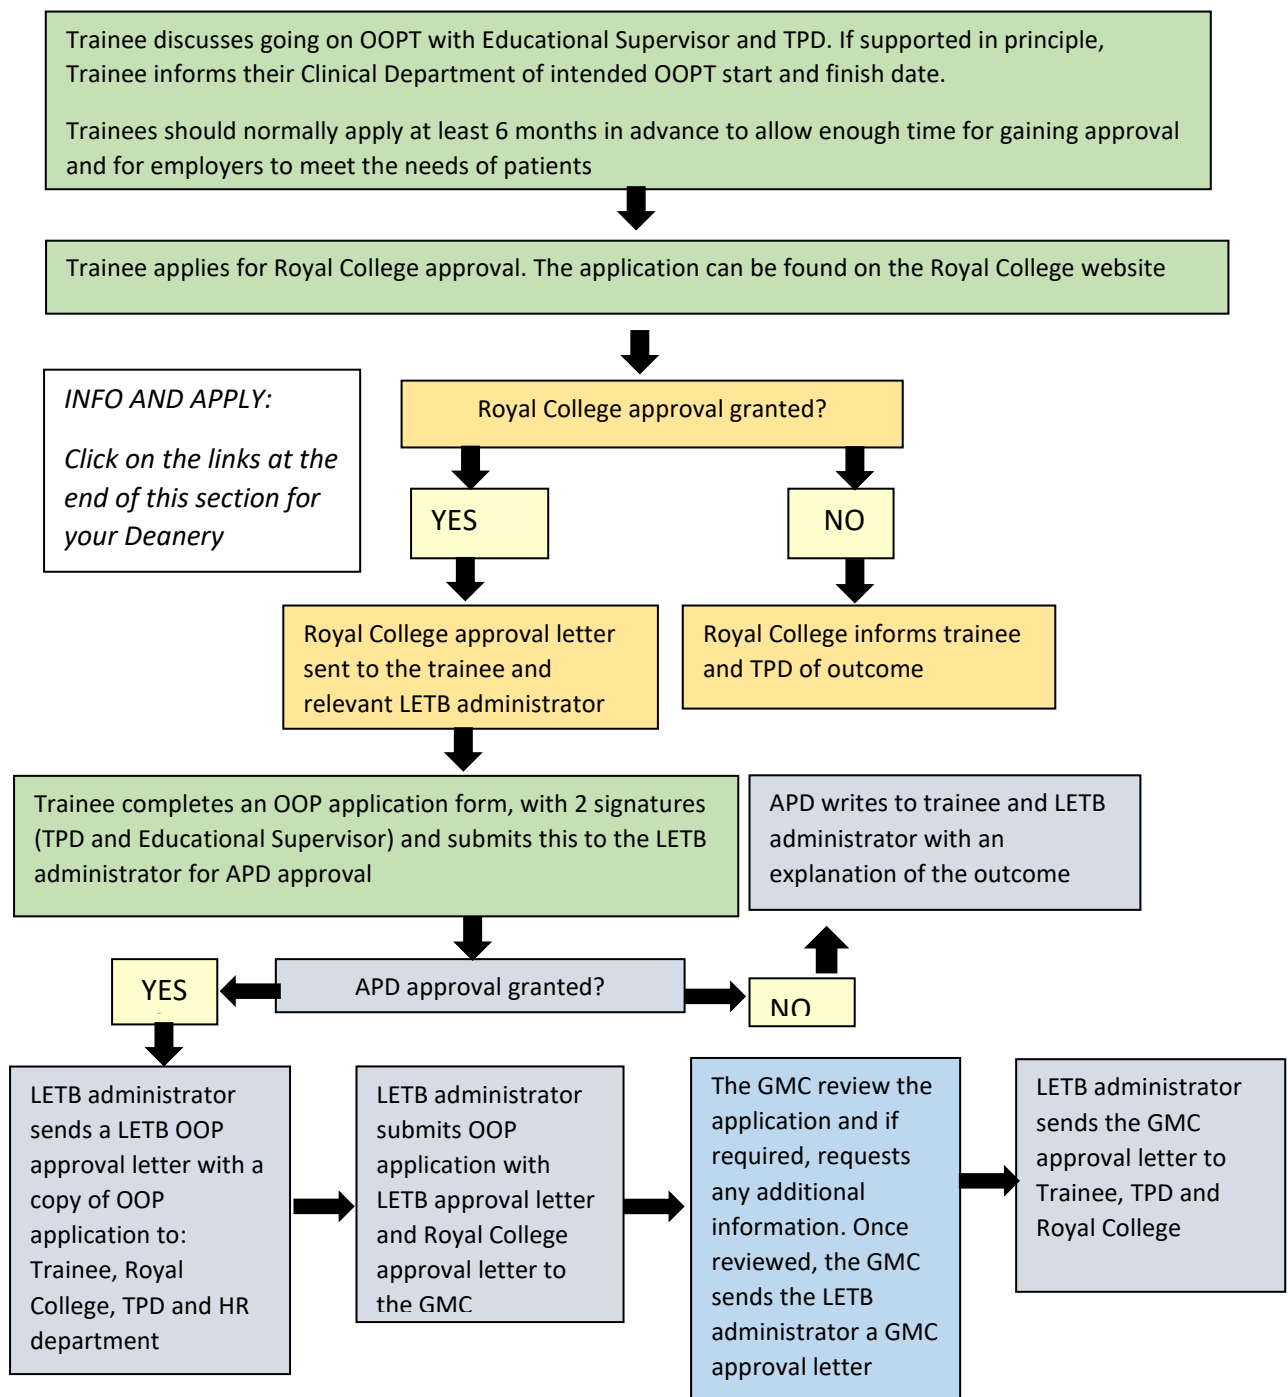

OUT OF PROGRAMME – Training

1. OOPT | Training | This does count towards CCT provided that the appropriate approvals have been prospectively obtained

Here is the Process Flowchart for OOPT:

OOPT when acting up as a consultant application flowchart: